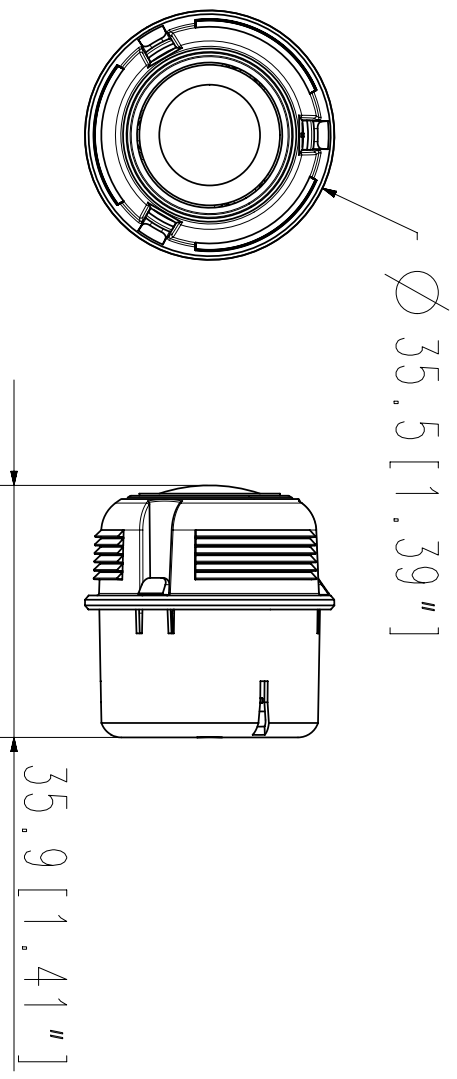

SLA-2M3602D

2M Lens Module for PNM-7002VD

FC |  | CE | ENEC

Key Features

- 0.055Lux@F2.0 Color, B/W
- 3.6mm fixed lens (2MP)

Video	
Imaging Device	1/2.8" CMOS
Min. Illumination	Color: 0.055Lux(F2.0, 1/30sec)
Lens	
Focal Length (Zoom Ratio)	3.6mm fixed focal
Max. Aperture Ratio	F2.0
Angular Field of View	H: 94.8°, V: 49.3°, D: 114.3°
Focus Control	Fixed
Pan / Tilt / Rotate	
Pan / Tilt / Rotate Range	-176°~+176° / 0°~64° / -90°~+90°
Mechanical	
Color / Material	Black / Plastic
Product dimensions / weight	Ø35.5x35.9mm, 30g

단위 : mm (인치)

SLA-2M SERIES

SLA-5M SERIES